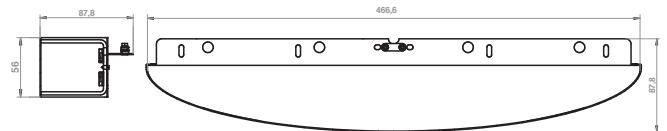

Corpo in acciaio inox e diffusore in policarbonato sabbato.
Housing in inox, diffuser in sanded polycarbonate.

Led lamp CLIII-IP44-12V

CODE	Tc (k)	P (w)	DRIVER
LF1031	4000K	7.2	external