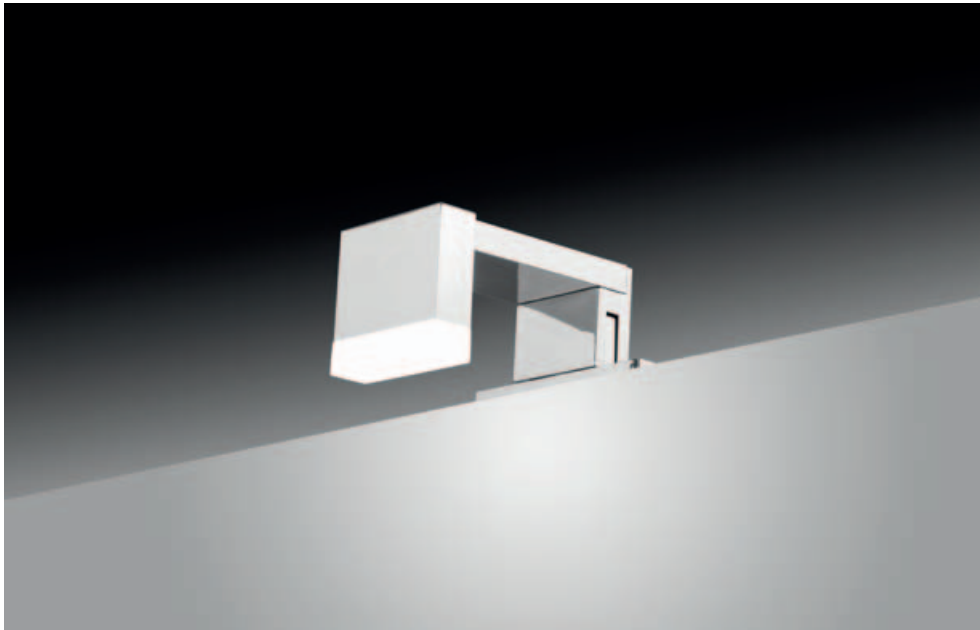

Corpo in alluminio, piccole ma molto luminose, sono ideali per specchiere e composizioni di dimensioni ridotte.

Lampada led CLII-IP44-230V-50Hz, con driver Selv interno, prevede il montaggio sia a specchio che a telaio, é disponibile in finitura cromo.

Aluminium housing, diffuser in PMMA, these little models but very bright, are perfect with small size mirrors and furniture.

Led lamp CLII-IP44-230V-50Hz, with internal selv driver, provide two fixing for mirror and frame, available in chrome finishing.

CODE	Tc (k)	P (w)	DRIVER
LF1086/M	4000K	4.8	Internal