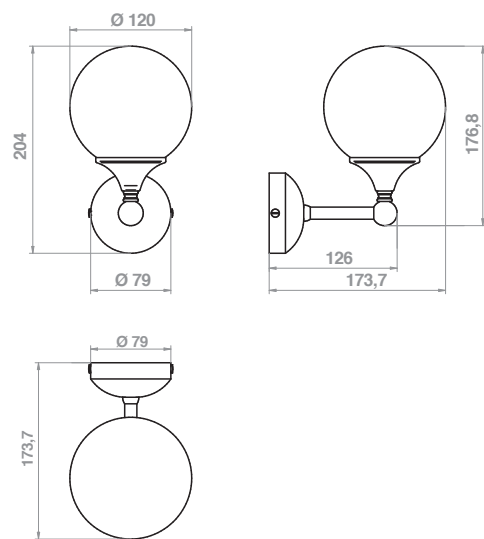

CODE: LF1170