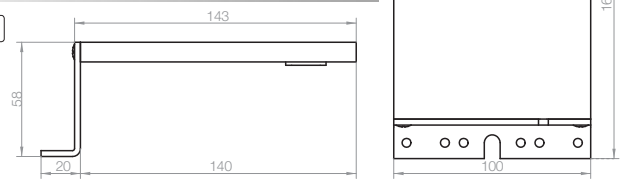

# FULL METAL Collection

Led lamp CLIII-IP44-700mA-costant current-chromed. 

CODE	Tc (k)	P (w)	DRIVER
LF913	4000k	6	external

Led lamp CLIII-IP44-700mA-costant current-chromed. 

CODE	Tc (k)	P (w)	DRIVER
LF915	4000k	6	external