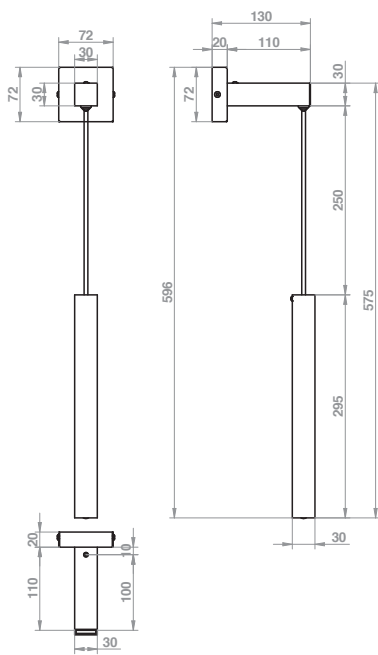

mod. **LF1290**

mod. **LF1274**

Corpo in metallo verniciato, può essere realizzata in tubo tondo e quadro.
Housing in painted metal, can be made in round or square tube.

Led lamp CLII-IP20-G9-230V-50Hz

CODE	Tc (k)	P (w)	DRIVER
LF1290	3000 K	3	no required
LF1274	3000 K	3	no required