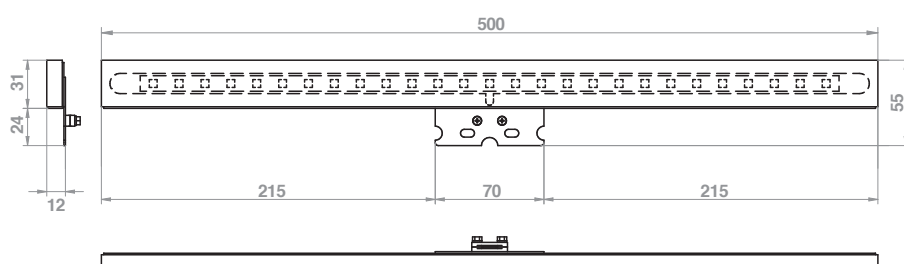

Corpo in acciaio inox e diffusore in metacrilato sabbato di 10 mm lavorato a mano.
Housing in inox, diffuser in sanded handmade methacrylate of 10 mm.

Led lamp CLIII-IP44-12V

CODE	Tc (k)	P (w)	DRIVER
LF1037	4000K	6	external