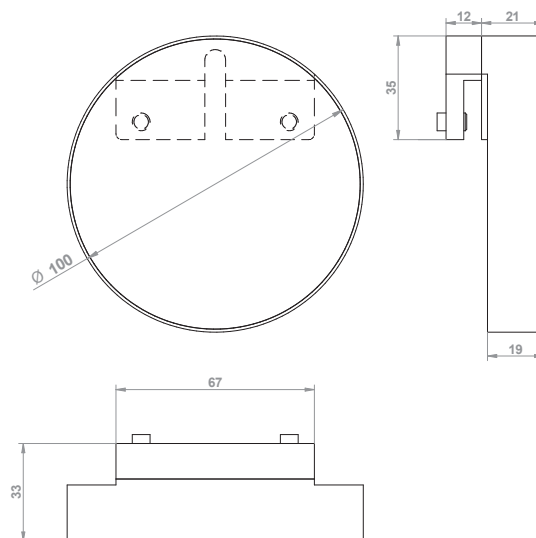

mod. **LF1349**

Lampada in abs cromato e diffusore in policarbonato, prevedono il montaggio a specchio ed a telaio.
Chromed lamp in abs and polycarbonate diffuser, can be mounted directly onto the mirror and onto the frame.

CLII-IP44-230V-50Hz con modulo diretto a 230V / *with direct 230V module*

CODE	Tc (k)	P (w)	DRIVER
LF1349	4000 K	4	no required