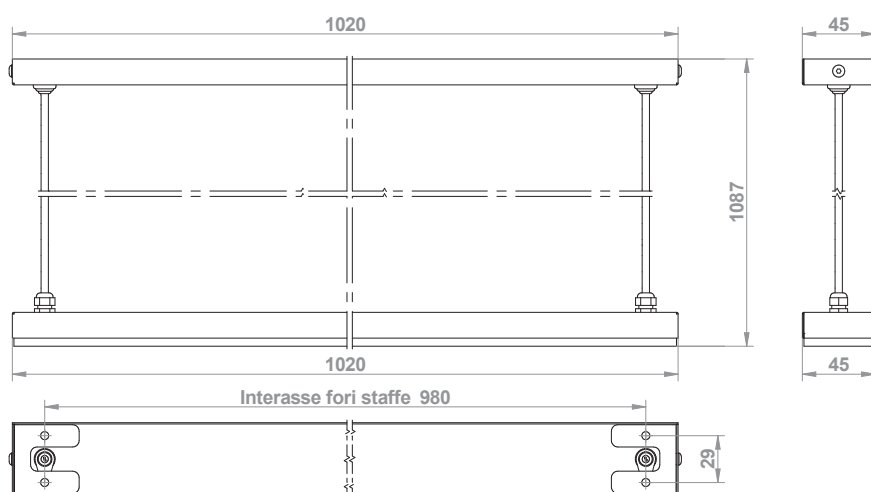

mod. **LF1339**

Lampada da soffitto in acciaio inox e diffusore in metacrilato.
Ceiling lamp in stainless steel and methacrylate diffuser.

Led lamp CLII-IP20-230V-50hz

CODE	LENGTH	Tc (k)	P (w)	DRIVER
LF1339	102 cm	4000 K	25	internal