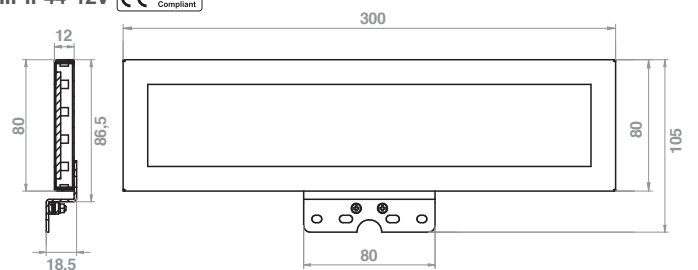

LUXURY Collection

Led lamp CLIII-IP44-12V

CODE	Tc (k)	P (w)	DRIVER
LF1020	4000K	6.48	external

Led lamp CLIII-IP44-12V

CODE	Tc (k)	P (w)	DRIVER
LF1106	4000K	10.08	external