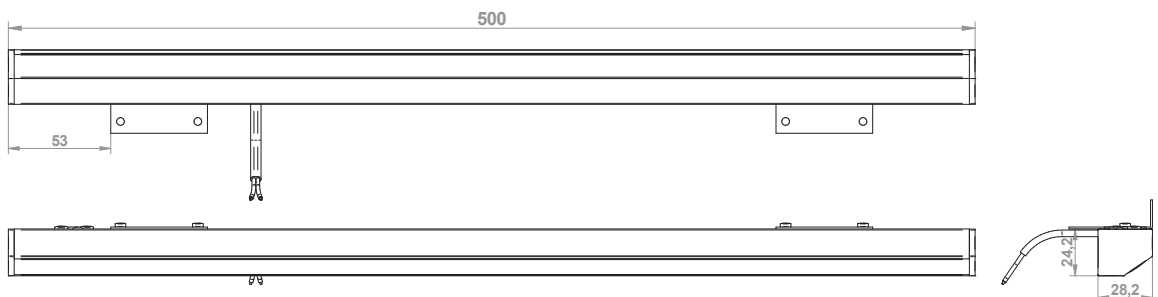

mod. **LF1316**

Profilo in alluminio con diffusore in policarbonato, realizzabile su misura, emana una luce intensa ma minimale.
Aluminum profile with polycarbonate diffuser, which can be customized, gives off an intense but minimal light.

CLIII-IP20/44- 12/24V

CODE	LENGTH	Tc (k)	DRIVER
LF1316	SU RICHIESTA	4000 K	external