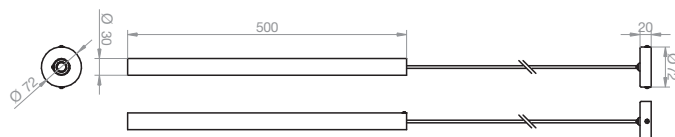

Corpo in metallo verniciato, può essere realizzato in tubo tondo o quadrato.  
 Housing in painted metal, can be made in round or square tube.

**Led lamp CLII-IP20/44\_G9-230V-50Hz** 

CODE	LENGTH	Tc (k)	P (w)	DRIVER
LF1251	50 cm	4000 K	3	no required