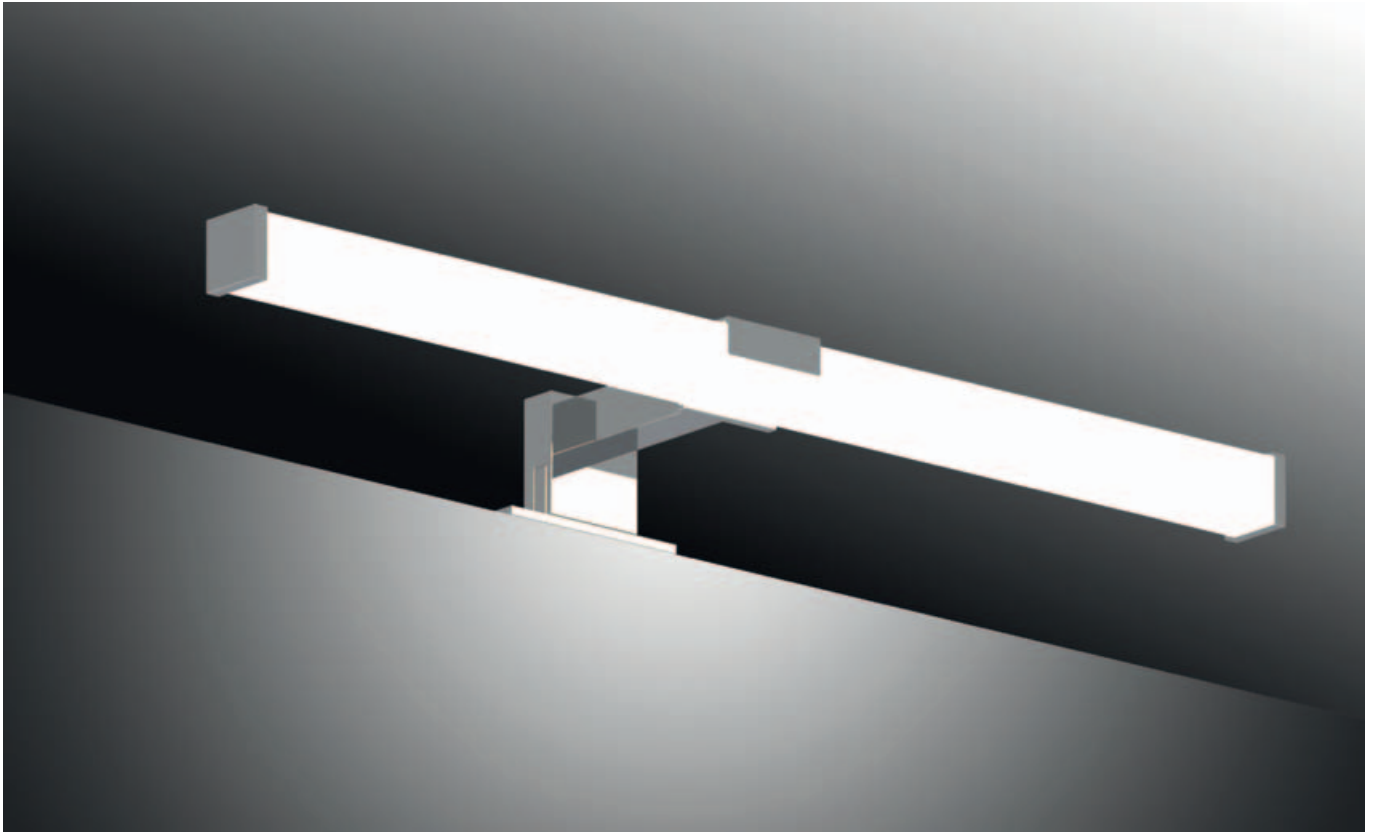

mod. **LF1314**

Realizzata in ABS e diffusore in policarbonato sabbiato, monta un modulo led diretto a 230V, sprigiona una luce forte e perfettamente uniforme.
Lampada led CLII-IP44-230V-50Hz prevede il montaggio a specchio ed a telaio, disponibile in cromo lucido e nero opaco

*Made of ABS and sandblasted polycarbonate diffuser, it uses a direct 230V LED module, emitting a strong and perfectly uniform light.
CLII-IP44-230V-50Hz LED lamp can be mounted directly onto the mirror and onto the frame. Available in polished chrome and matt black.*

CLII-IP44-230V-50Hz

CODE	LENGTH	Tc (k)	P (w)	DRIVER
LF1314/30	30 cm	4000 K	4,4	no required
LF1314/50	50 cm	4000 K	8	no required