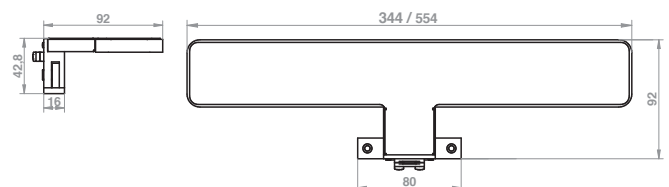

Corpo in acciaio super mirror e diffusore in metacrilato sabbato di 10 mm, non necessita di driver, prevede il montaggio a specchio e a telaio.

Housing in super mirror diffuser in sanded handmade methacrylate of 10 mm, no driver required, provide two fixing for mirror and frame.

Led lamp CLII-IP44-230V-50Hz

CODE	Tc (k)	P (w)	LENGTH	DRIVER
LF1245/344	4000 k	9	35 cm	No required
LF1245/554	4000 k	15	55 cm	No required