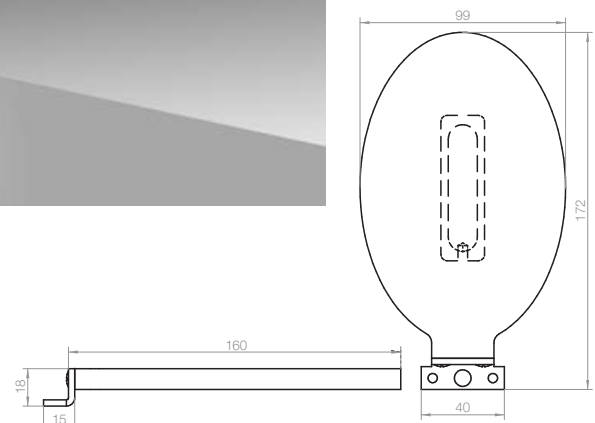

# FULL METAL Collection

Led lamp CLIII-IP44-700mA-costant current-chromed. 

CODE	Tc (k)	P (w)	DRIVER
LF965	4000k	6	external

Led lamp CLIII-IP44-700mA-costant current-chromed. 

CODE	Tc (k)	P (w)	DRIVER
LF966	4000k	6	external