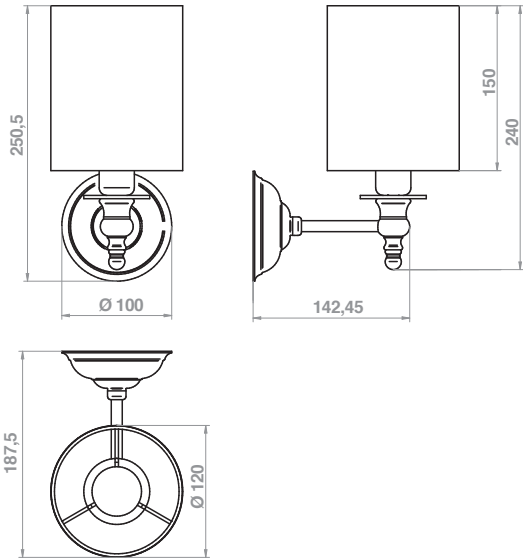

Applique CLII-IP20 - 1x42W-230V-50hz 

CODE: LF1164

CODE: LF1165

CODE: LF1166

CODE: LF1168