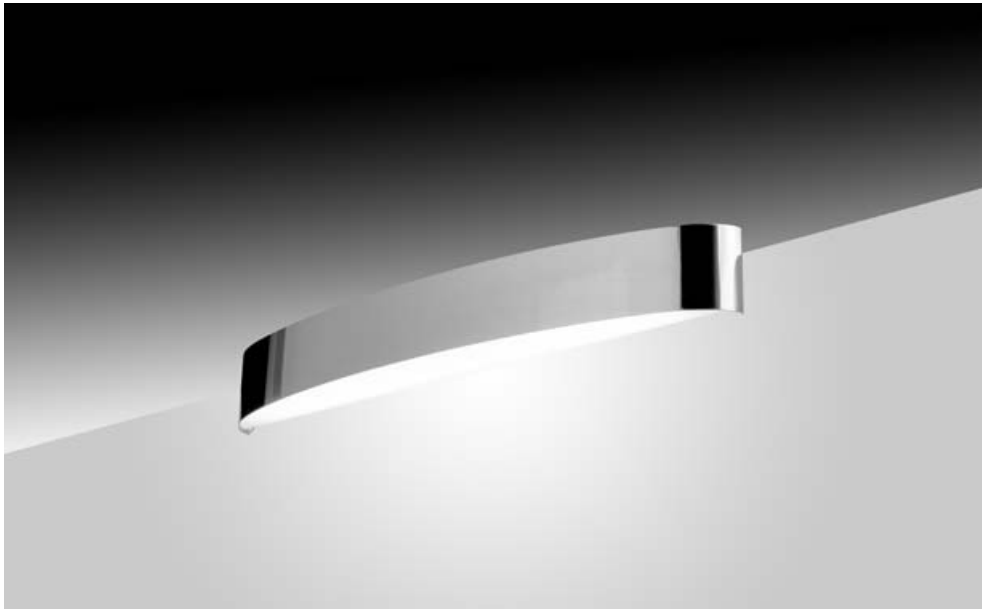

Corpo in acciaio inox e diffusore in policarbonato opale.
Housing in inox, diffuser in opal white polycarbonate.

Led lamp CLIII-IP44-12V

CODE	Tc (k)	P (w)	DRIVER
LF1030	4000K	11.52	external