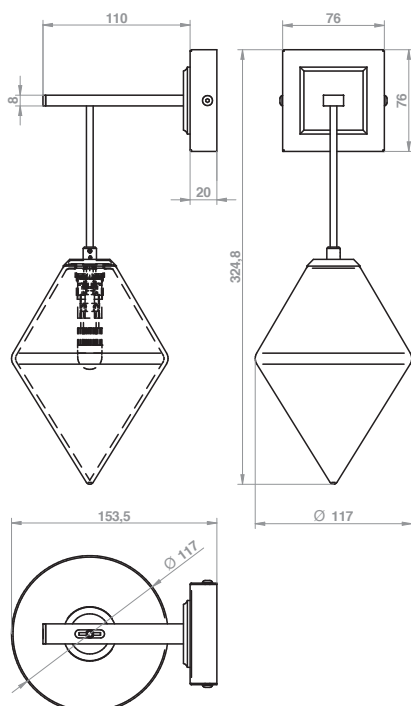

LUXURY Collection

mod. ROMBO

Lampada realizzata in ottone e vetro trasparente rigato.
Housing in brass and transparent striped glass.

Led lamp CLII-IP20/44-G9-230V-50Hz

CODE	Tc (k)	P (w)	DRIVER
LF1298/01	3000 K	3	no required