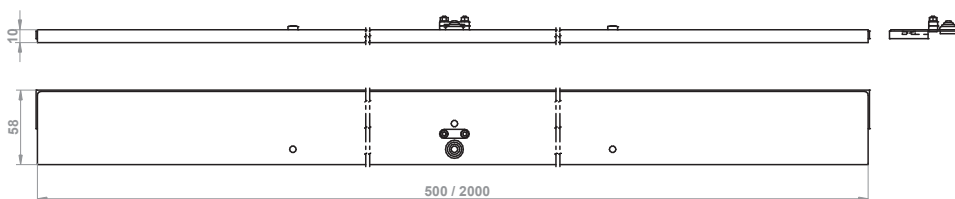

LUXURY Collection

mod. SLIM

Corpo in acciaio e diffusore in metacrilato sabbiato sottilissimo 6 mm.
Housing in inox, diffuser in sanded methacrylate extremely thin.

Led lamp CLII-IP20/44-12V-50Hz

CODE	LENGTH	Tc (k)	P (w)	DRIVER
LF1270/50	50 cm	4000K	6.85	external
LF1270/60	60 cm	4000K	8.30	external
LF1270/70	70 cm	4000K	9.75	external
LF1270/80	80 cm	4000K	11.16	external
LF1270/90	90 cm	4000K	12.75	external
LF1270/100	100 cm	4000K	14	external
LF1270/110	110 cm	4000K	15.50	external
LF1270/120	120 cm	4000K	16.90	external
LF1270/130	130 cm	4000K	18.40	external
LF1270/140	140 cm	4000K	19.8	external
LF1270/150	150 cm	4000K	21.25	external
LF1270/160	160 cm	4000K	22.70	external
LF1270/170	170 cm	4000K	24.10	external
LF1270/180	180 cm	4000K	25.55	external
LF1270/190	190 cm	4000K	27	external
LF1270/200	200 cm	4000K	28.45	external