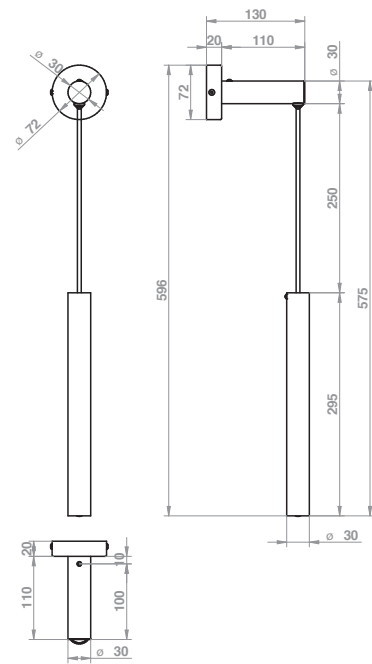

mod. **LF1290**

mod. **LF1274**

Corpo in metallo verniciato, può essere realizzata in tubo tondo e quadro.
Housing in painted metal, can be made in round or square tube.

Led lamp CLII-IP20-G9-230V-50Hz

CODE	Tc (k)	P (w)	DRIVER
LF1290	3000 K	3	no required
LF1274	3000 K	3	no required