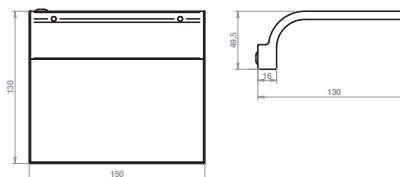

CODE	LENGTH	Tc (k)	P (w)	DRIVER
LF1181	30 cm	4000K	6	Internal