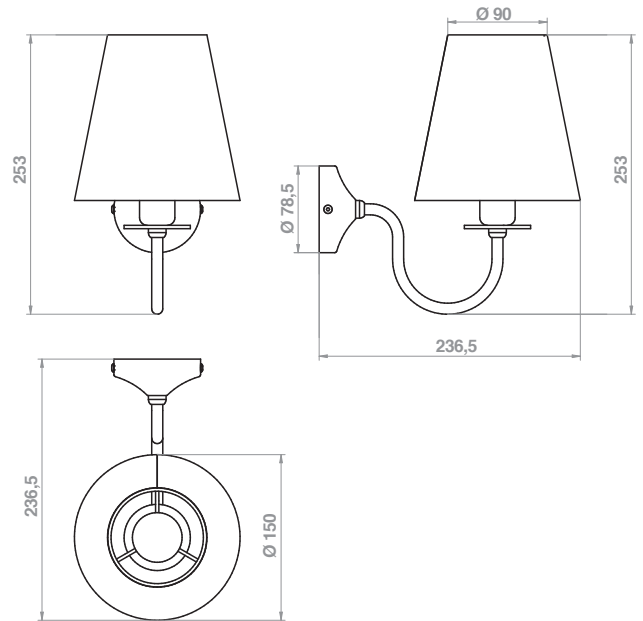

VINTAGE Collection

Realizzata in ottone lavorato, abbinata a paralumi o vetri, è una collezione molto pregiata che trova la sua collocazione migliore in ambienti classicheggianti. Grazie alle tante finiture cromo, oro bronzo e alle varie stoffe dei paralumi è possibile personalizzare il modello secondo le proprie esigenze.

Realized in brass and coupled with glasses and lampshades, it's a very precious collection, that finds its finest expression in classical settings. Thanks to different finishing, gold-chrome -bronze and various tissues, it is possible to personalize each model according to own needs.

Applique CLII-IP20 - 1x42W-230V-50hz

CODE: LF1164