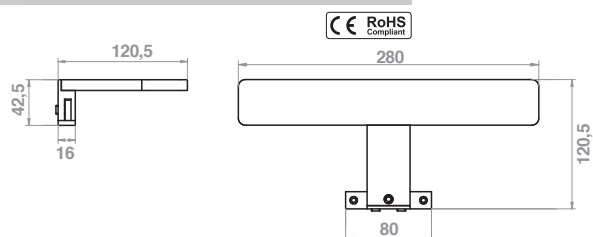

CODE	LENGTH	Tc (k)	P (w)	DRIVER
LF1218/M	38 cm	6000K	7	Internal