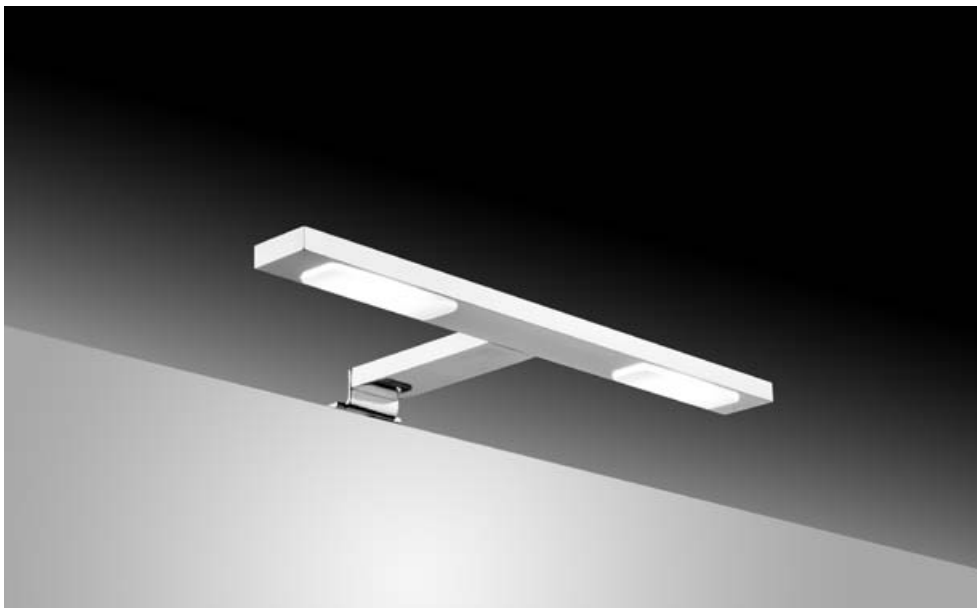

FULL METAL Collection

Realizzate in barra di alluminio, con fresatura per alloggiamento modulo power led, diffusore in metacrilato opale, sprigionano una luce intensa.
Realised from aluminum bars, with milling for module power led, diffuser in opal methacrylate, emanate a very intense light.

Led lamp CLIII-IP44-350mA-costant current-chromed.

CODE	Tc (k)	P (w)	DRIVER
LF911	4000k	6	external