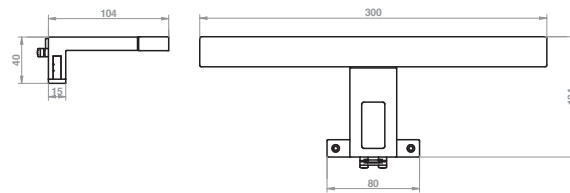

CODE	LENGTH	Tc (k)	P (w)	DRIVER
LF1241	30 cm	6000K	5.4	Internal