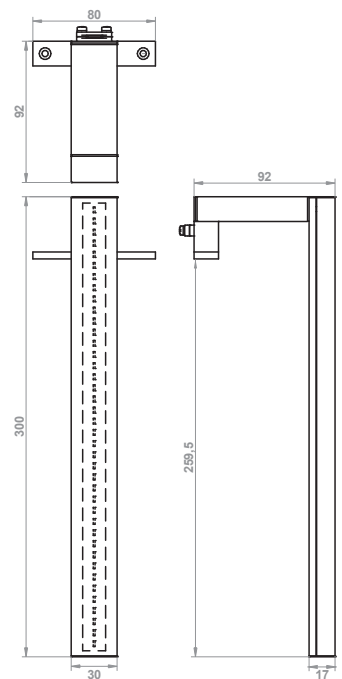

CODE	LENGTH	Tc (k)	P (w)	DRIVER
F1219/M	30 cm	4000K	4.8	Internal
LF1220/M	45 cm	4000K	4.8	Internal

CODE	LENGTH	Tc (k)	P (w)	DRIVER
LF1221/M	60 cm	4000K	9.6	Internal

CODE	LENGTH	Tc (k)	P (w)	DRIVER
LF1148	30 cm	6000K	4	no required