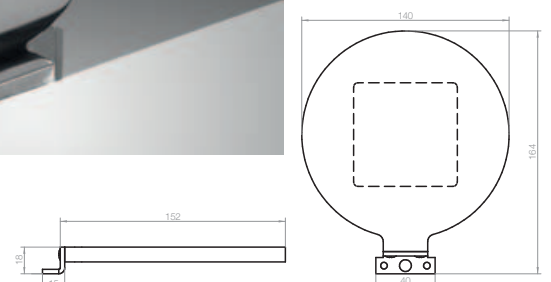

FULL METAL Collection

CODE	Tc (k)	P (w)	DRIVER
LF913	4000k	6	external

CODE	Tc (k)	P (w)	DRIVER
LF915	4000k	6	external

CODE	Tc (k)	P (w)	DRIVER
LF964	4000k	6	external