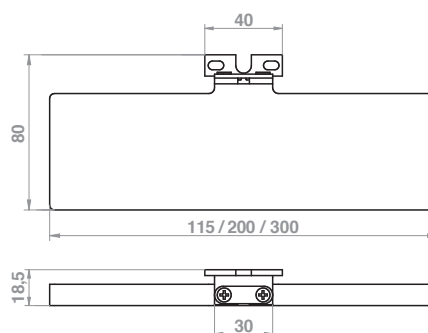

CODE	LENGTH	Tc (k)	P (w)	DRIVER
LF1157	11 cm	6000K	3.5	Internal
LF1158	20 cm	6000K	6	Internal
LF1159	30 cm	6000K	8	Internal