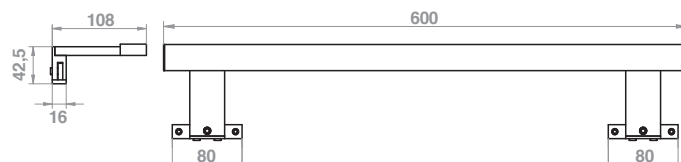

CODE	LENGTH	Tc (k)	P (w)	DRIVER
LF1221/M	60 cm	4000K	9.6	Internal