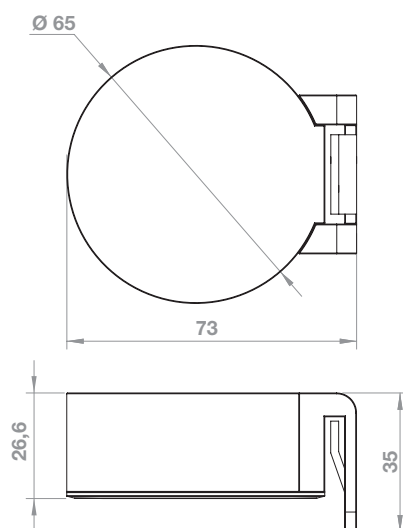

STREET

mod. **LF1376**

Lampada led piccola e versatile, realizzata in ABS cromato, aggancio diretto sul vetro, non necessita di driver.
LED lamp CLII-IP44-2W-230V-50Hz

*Small and functional LED lamp, made of chromed abs, direct fixing to the glass, does not require driver.
CLII-IP44-2W-230V-50Hz LED lamp*

CLII-IP44-2W-230V-50Hz

CODE	Tc (k)	P (w)	DRIVER
LF1376	4000 K	2	no required