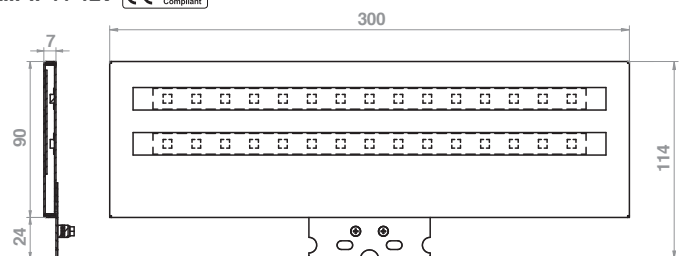

Led lamp CLIII-IP44-12V

CODE	Tc (k)	P (w)	DRIVER
LF1030	4000K	11.52	external

Led lamp CLIII-IP44-12V

CODE	Tc (k)	P (w)	DRIVER
LF1031	4000K	7.2	external