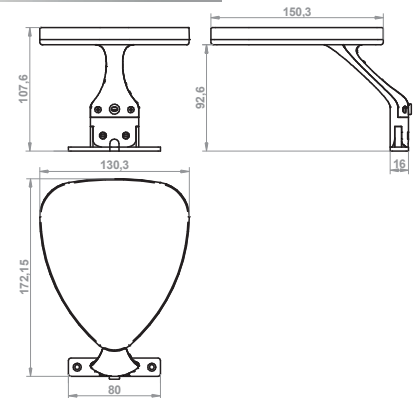

GOLF / TOTEM

L'ABS permette di dare vita alle forme più particolari. Queste lampade sono pensate per uscire fuori dagli schemi e dare una geometria alternativa alla tradizione. Corpo in ABS diffusore in policarbonato, modulo led diretto a 230V, non necessita di driver, prevede il doppio montaggio a telaio e specchio, **lampada led CLII-IP44-230V-50Hz**, disponibile in cromo.

ABS allows to give life to more particular forms. These lamps are designed to get out of shape and give an alternative geometry to tradition. Housing in ABS, diffuser in polycarbonate, led module direct 230V, provide two fixing for mirror and frame, **led lamp CLII-IP44-230V-50Hz**, available in chrome finishing.

CODE	LENGTH	Tc (k)	P (w)	DRIVER
LF1261/M/01	13 cm	4000K	6.6	no required

CODE	LENGTH	Tc (k)	P (w)	DRIVER
LF1260/M/01	26 cm	4000K	6.5	no required