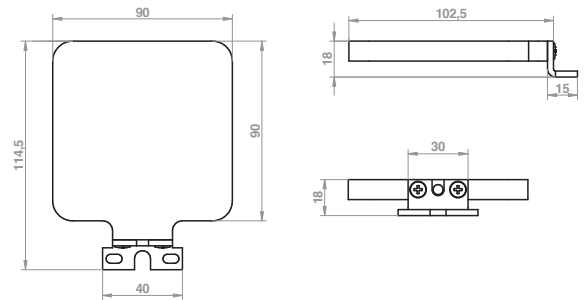

Led lamp CLIII-IP44-350mA-costant current-chromed.

CODE	Tc (k)	P (w)	DRIVER
LF1081	4000k	9,6	external