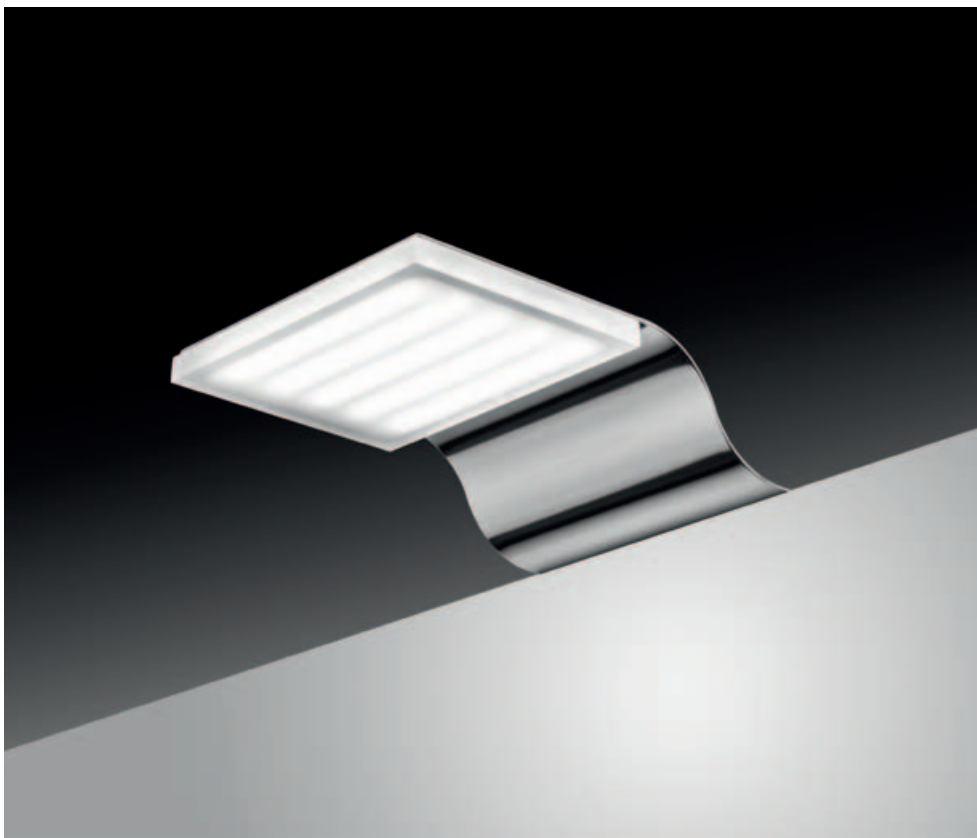

Corpo in acciaio inox e diffusore in metacrilato sabbato di 10 mm lavorato a mano.
Housing in inox, diffuser in sanded handmade methacrylate of 10 mm.

Led lamp CLIII-IP44-12V

CODE	Tc (k)	P (w)	DRIVER
LF1025	4000K	7.2	external