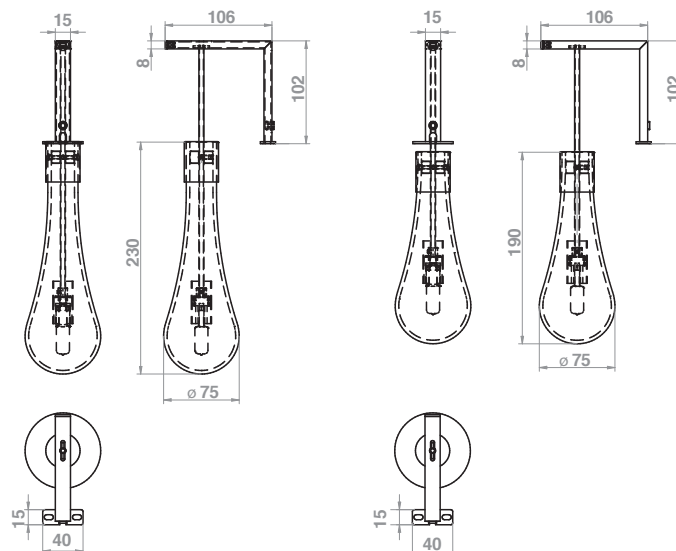

Corpo in ottone cromato e vetro soffiato a bocca.
Housing in chromed brass, hand-blown glass.

Led lamp CLII- IP20/44-G9-230V-50Hz

CODE	Tc (k)	P (w)	SIZE	DRIVER
LF1097	3000K	3	Long	No required
LF1098	3000K	3	Short	No required