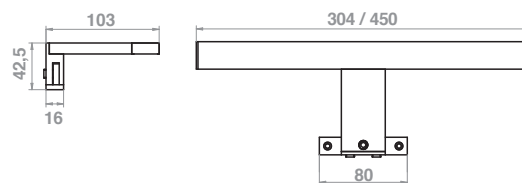

LINE Collection

Realizzato in trafilato di alluminio con diffusore in PMMA, polimero termoplastico estremamente trasparente, l'alternativa leggera al vetro.
Lampada led CLII-IP44-230V-50Hz, con driver Selv interno, prevede il montaggio sia a specchio che a telaio, é disponibile in due finiture cromo e bianco opaco.
Realized in aluminum profile with PMMA diffuser, thermoplastic polymer very transparent, light alternative to glass.
Led lamp CLII-IP44-230V-50Hz, with internal driver, provide two fixing for mirror and frame, available in two finishing, chrome or matt white.

CODE	LENGTH	Tc (k)	P (w)	DRIVER
LF1083/M	30 cm	6000K	4.8	Internal
LF1172/M	45 cm	6000K	4.8	Internal

CODE	LENGTH	Tc (k)	P (w)	DRIVER
LF1145/M	60 cm	6000K	9.6	Internal
LF1173/M	80 cm	6000K	9.6	Internal
LF1174/M	100 cm	6000K	9.6	Internal