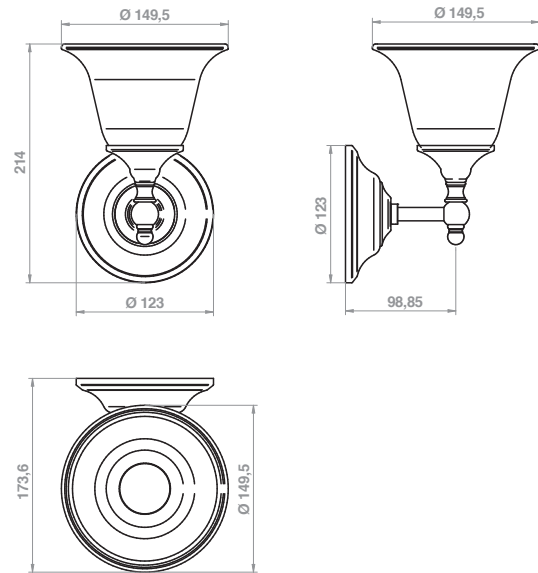

VINTAGE Collection

CODE: LF1169