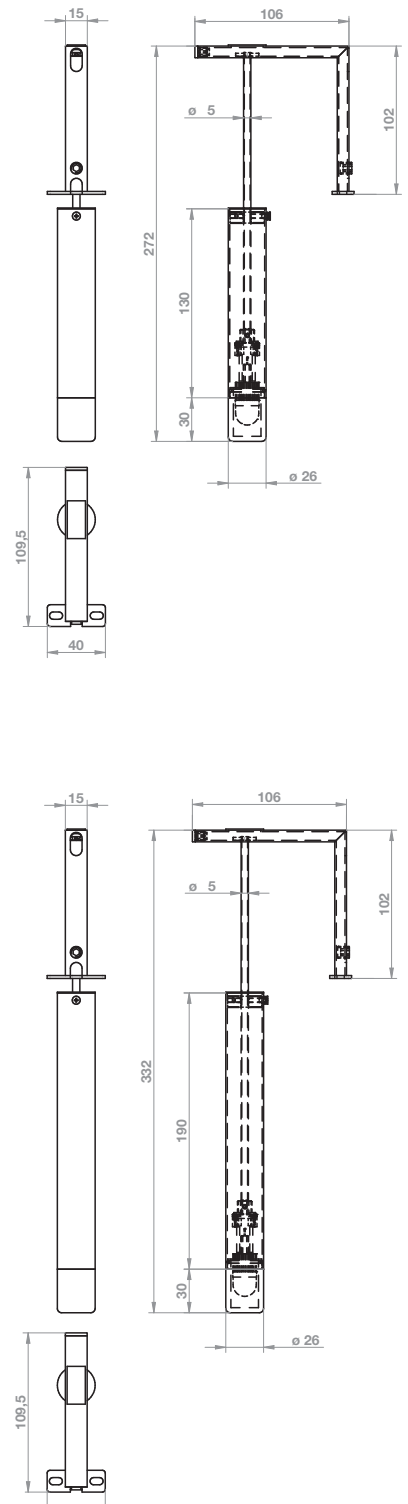

LUXURY Collection

Corpo in metallo, diffusore in metacrilato sabbato.
Housing in metal, diffuser in sanded methacrylate.

Led lamp CLII-IP20/44-230V-50Hz

CODE	LENGTH	Tc (k)	P (w)	DRIVER
LF1273	130 cm	3000 K	3	no required
LF1273/190	190 cm	3000 K	3	no required