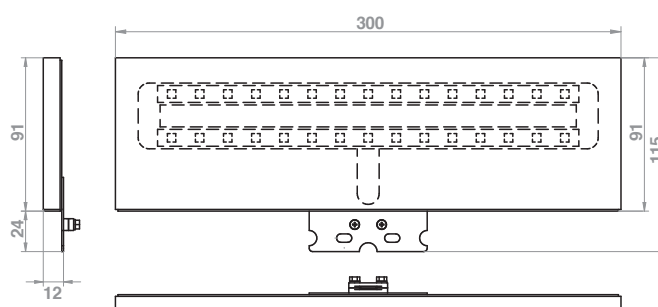

Corpo in acciaio inox e diffusore in metacrilato sabbiato di 10 mm lavorato a mano.
Housing in inox, diffuser in sanded handmade methacrylate of 10 mm.

Led lamp CLIII-IP44-12V

CODE	Tc (k)	P (w)	DRIVER
LF1022	4000K	7.2	external