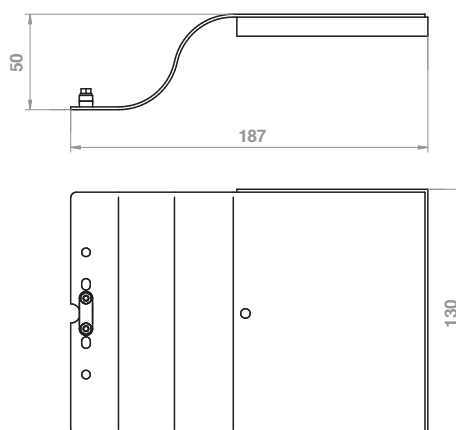

Corpo in acciaio inox e diffusore in metacrilato sabbato di 10 mm lavorato a mano.
Housing in inox, diffuser in sanded handmade methacrylate of 10 mm.

Led lamp CLIII-IP44-12V

CODE	Tc (k)	P (w)	DRIVER
LF1025	4000K	7.2	external