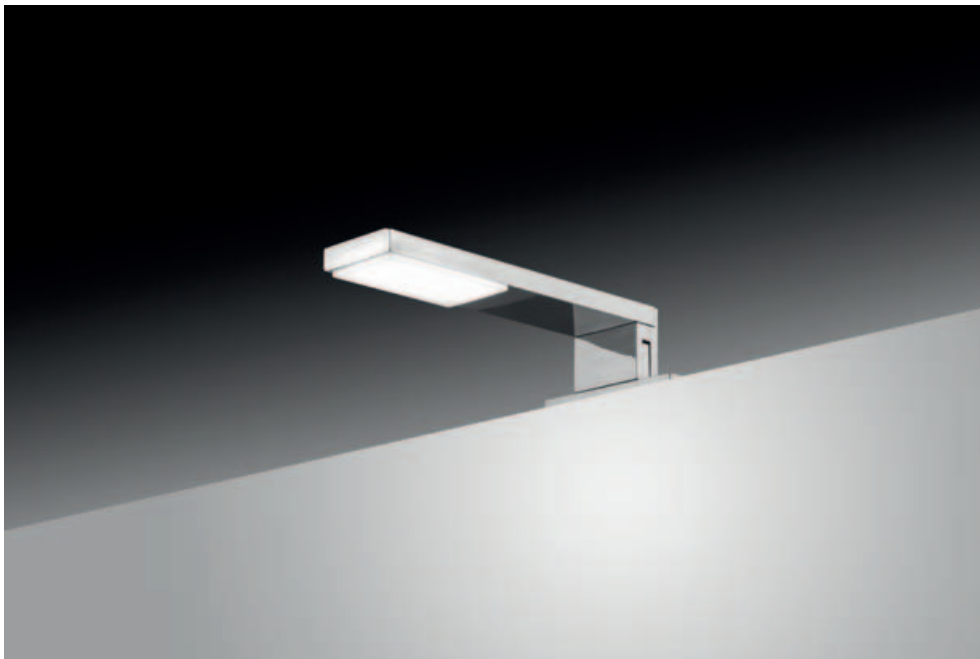

Corpo in alluminio, piccole ma molto luminose, sono ideali per specchiere e composizioni di dimensioni ridotte.

Lampada led CLII-IP44-230V-50Hz, con driver Selv interno, prevede il montaggio sia a specchio che a telaio, é disponibile in finitura cromo.

Aluminium housing, diffuser in PMMA, these little models but very bright, are perfect with small size mirrors and furniture.

Led lamp CLII-IP44-230V-50Hz, with internal selv driver, provide two fixing for mirror and frame, available in chrome finishing.

CODE	Tc (k)	P (w)	DRIVER
LF1086/M	4000K	4.8	Internal

CODE	Tc (k)	P (w)	DRIVER
LF1236/M	4000K	3.5	Internal