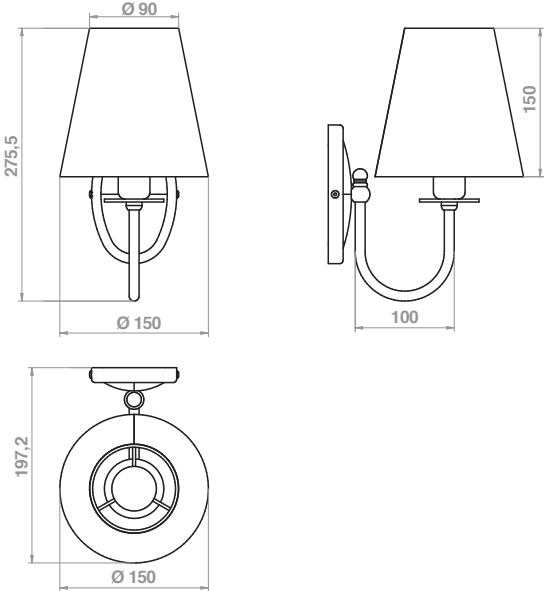

Applique CLII-IP20 - 1x42W-230V-50hz 

CODE: LF1164

CODE: LF1165

CODE: LF1166

CODE: LF1168