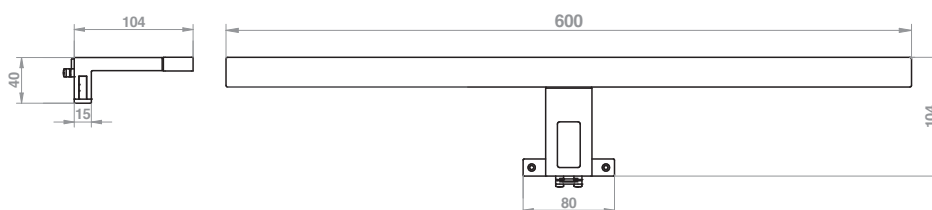

CODE	LENGTH	Tc (k)	P (w)	DRIVER
LF1241/60	60 cm	6000K	8	Internal