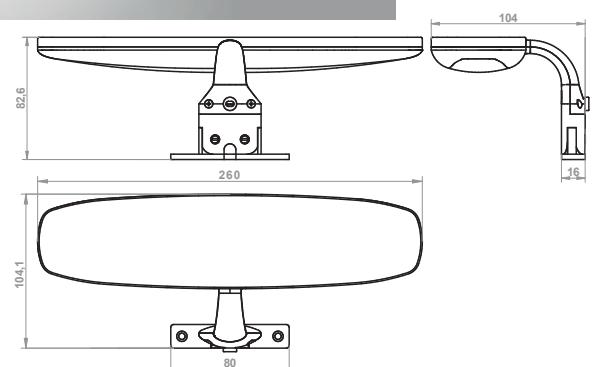

CODE	LENGTH	Tc (k)	P (w)	DRIVER
LF1260/M/01	26 cm	4000K	6.5	no required