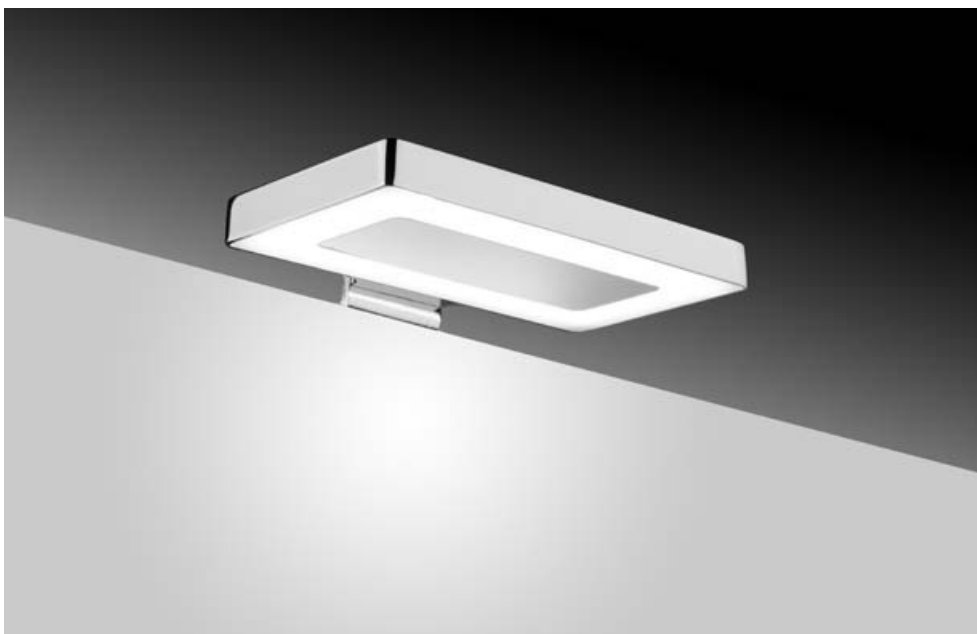

COMPACT Collection

Realizzata in fusione di zama, diffusore in metacrilato opale, modello con luce molto performante dal design minimalista.
Lampada led CLII-IP44-230V-50Hz, con driver selv interno disponibile in due finiture, cromo e bianco opaco.

*Realized in zama fusion, diffuser in opal methacrylate, collection with high performance light and minimalist design.
Led lamp CLII-IP44-230V-50Hz, with internal driver, available in two finishing, chrome or matt white.*