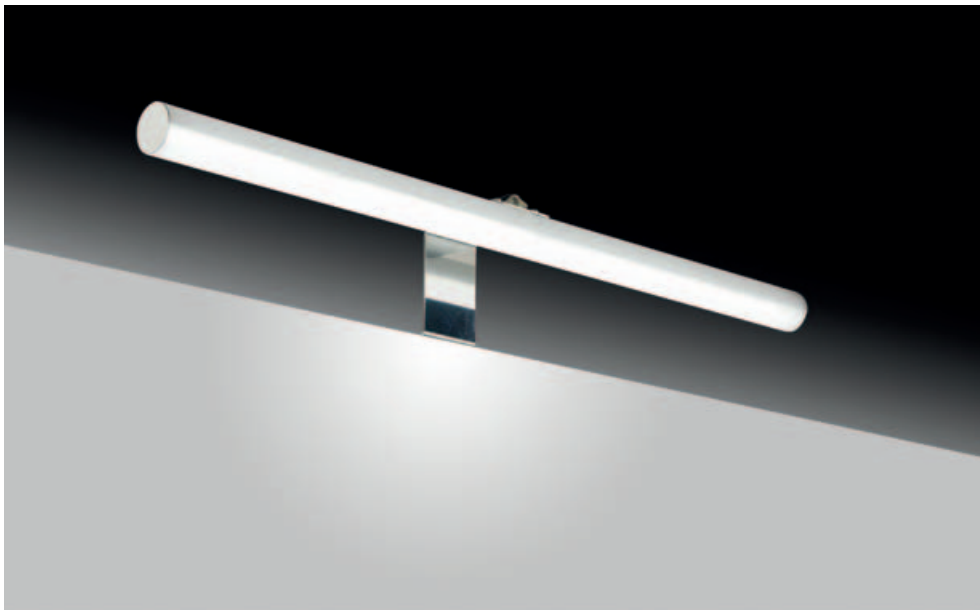

LUXURY Collection

Corpo in acciaio inox e diffusore in tubo di metacrilato sabbato.
Housing in inox, diffuser in sanded methacrylate tube.

Led lamp CLIII-IP44-12V

CODE	Tc (k)	P (w)	DRIVER
LF1020	4000K	6.48	external