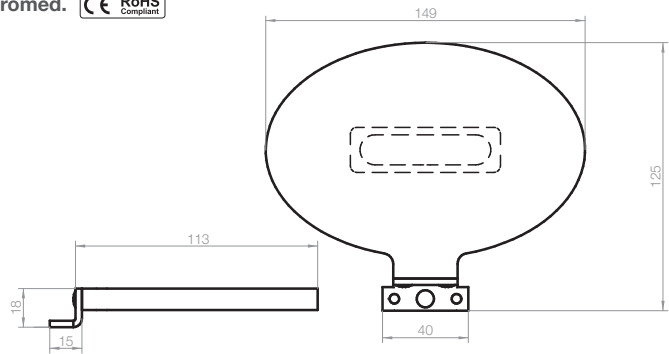

Led lamp CLIII-IP44-700mA-costant current-chromed.

CODE	Tc (k)	P (w)	DRIVER
LF966	4000k	6	external