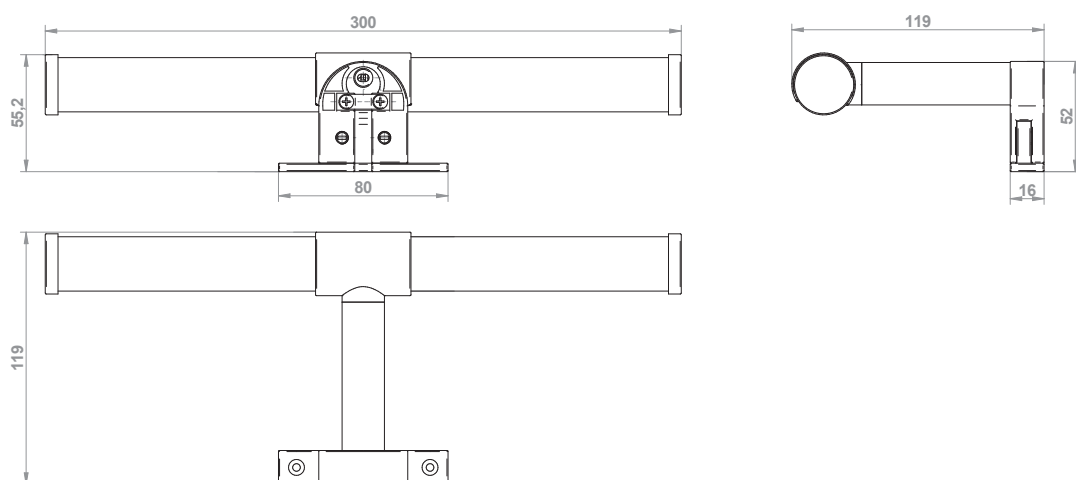

ROLLER Collection

mod. LF1313

Realizzata in ABS e diffusore in policarbonato sabbiato, monta un modulo led diretto a 230V, sprigiona una luce forte e perfettamente uniforme. Lampada led CLII-IP44-230V-50Hz prevede il montaggio a specchio ed a telaio, disponibile in cromo lucido e nero opaco.

Made of ABS and sandblasted polycarbonate diffuser, it uses a direct 230V LED module, emitting a strong and perfectly uniform light. CLII-IP44-230V-50Hz LED lamp can be mounted directly onto the mirror and onto the frame. Available in polished chrome and matt black.

CLII-IP44-230V-50Hz

CODE	LENGTH	Tc (k)	P (w)	DRIVER
LF1313/30	30 cm	4000 K	4,4	no required
LF1313/50	50 cm	4000 K	8	no required