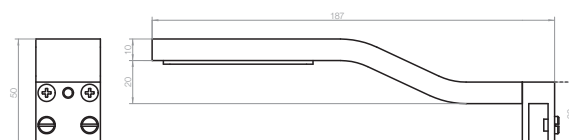

Led lamp CLIII-IP44-350mA-costant current-chromed.

CODE	Tc (k)	P (w)	DRIVER
LF911	4000k	6	external

Led lamp CLIII-IP44-500mA-costant current-chromed.

CODE	Tc (k)	P (w)	DRIVER
LF912	4000k	6	external